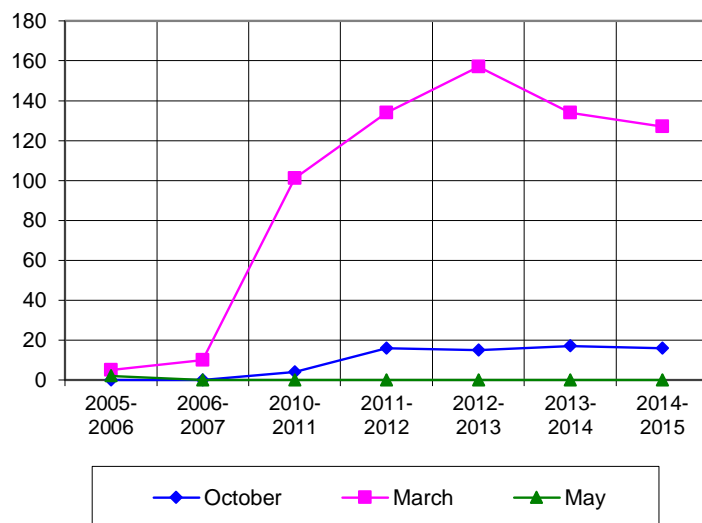

LYCEUM OF THE PHILIPPINES UNIVERSITY
Batangas City

COMPARATIVE DATA ON GRADUATES
SY 2010-2011 to SY 2014-2015

BS INFORMATION TECHNOLOGY

School Year	October	March	May	Total
2010-2011	4	101	0	105
2011-2012	16	134	0	150
2012-2013	15	157	0	172
2013-2014	17	134	0	151
2014-2015	16	127	0	143
TOTAL	68	653	0	721